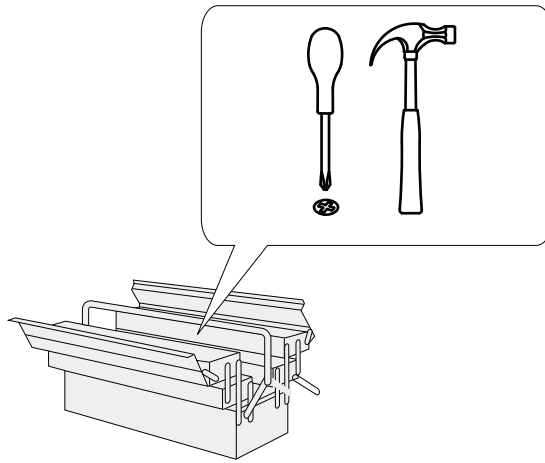

Julian Bowen Limited

Cameo 4+2 Drawer Chest

Assembly Instructions

HARDWARE

PARTS

Safety Advice

Please take the time to carefully read through the whole of these instructions before you commence.

Keep these instructions for future reference.

It would be sensible to lay a sheet or blanket on the floor where you intend to work to avoid scratching this product and to protect your floor.

This product is heavy. Take extreme care when lifting to avoid personal injury or damage to the product.

Assemble the product as close to its intended final position in the room as possible.

HANDY HINT: If you keep the hardware in a bowl during assembly you will be less likely to lose them.

1

10x

2

3

4

5