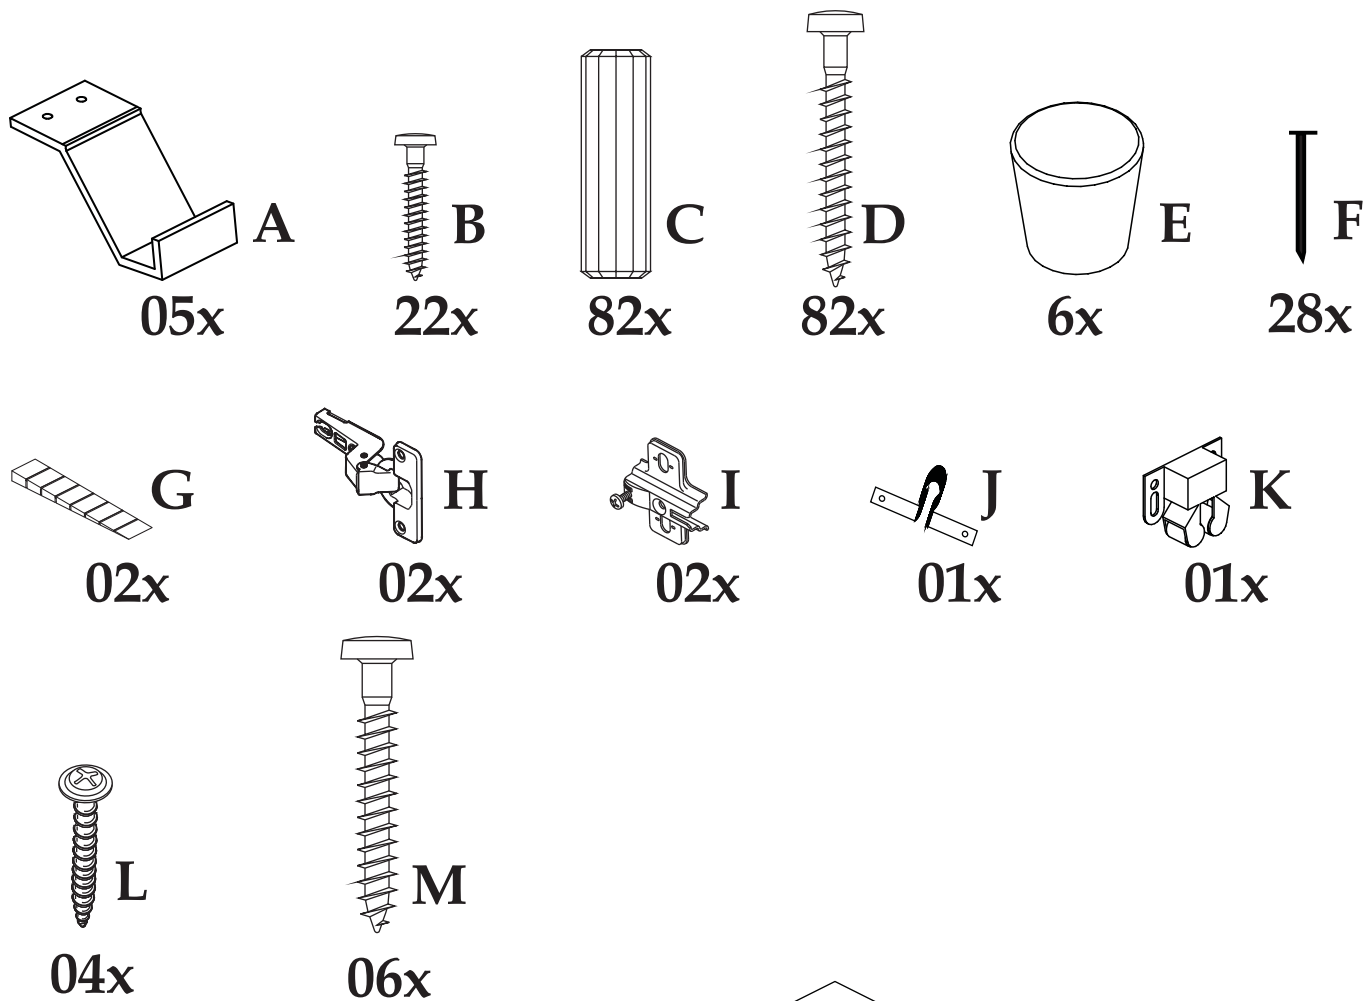

Julian Bowen Limited

Cameo Twin Pedestal Dressing Table

Assembly Instructions

Julian Bowen Limited
(01623 727374)

HARDWARE

PARTS

Safety Advice

Please take the time to carefully read through the whole of these instructions before you commence.